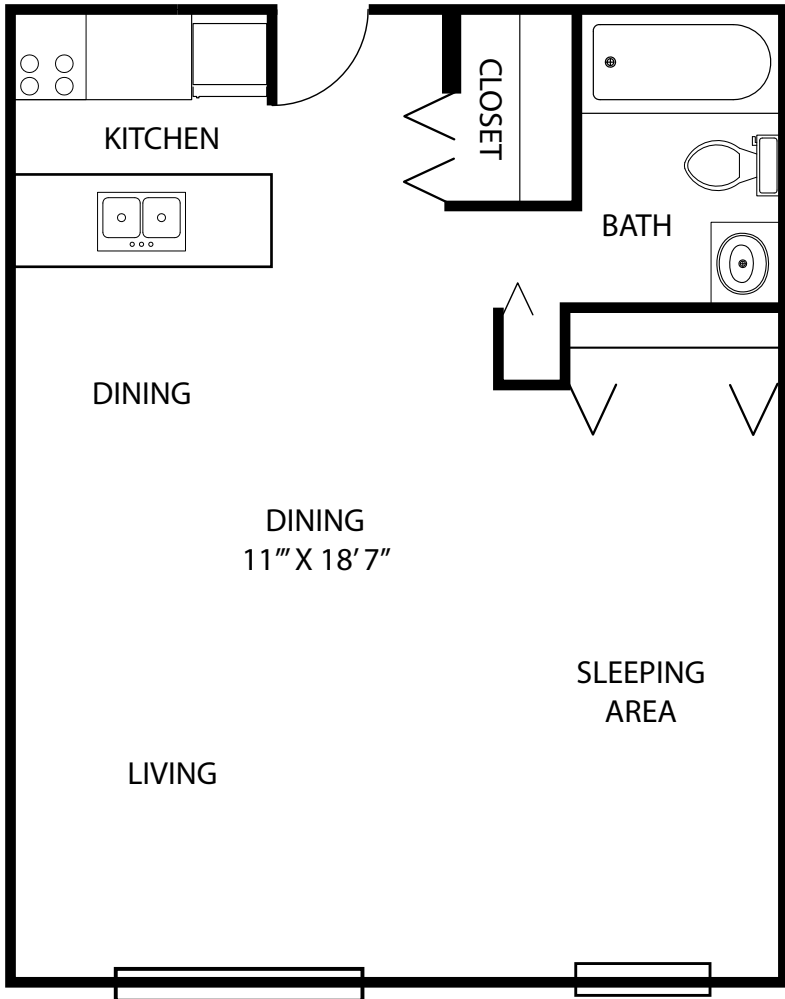

Lakeview Place Studio Apartment

419 sq ft

Note: Illustrations may not be shown to exact scale.

Lakeview
COMMUNITIESSM

Lakeview Place
1570 East Main Street
Danville, IN 46122
ph 317.745.7847
lakeviewcommunities.com