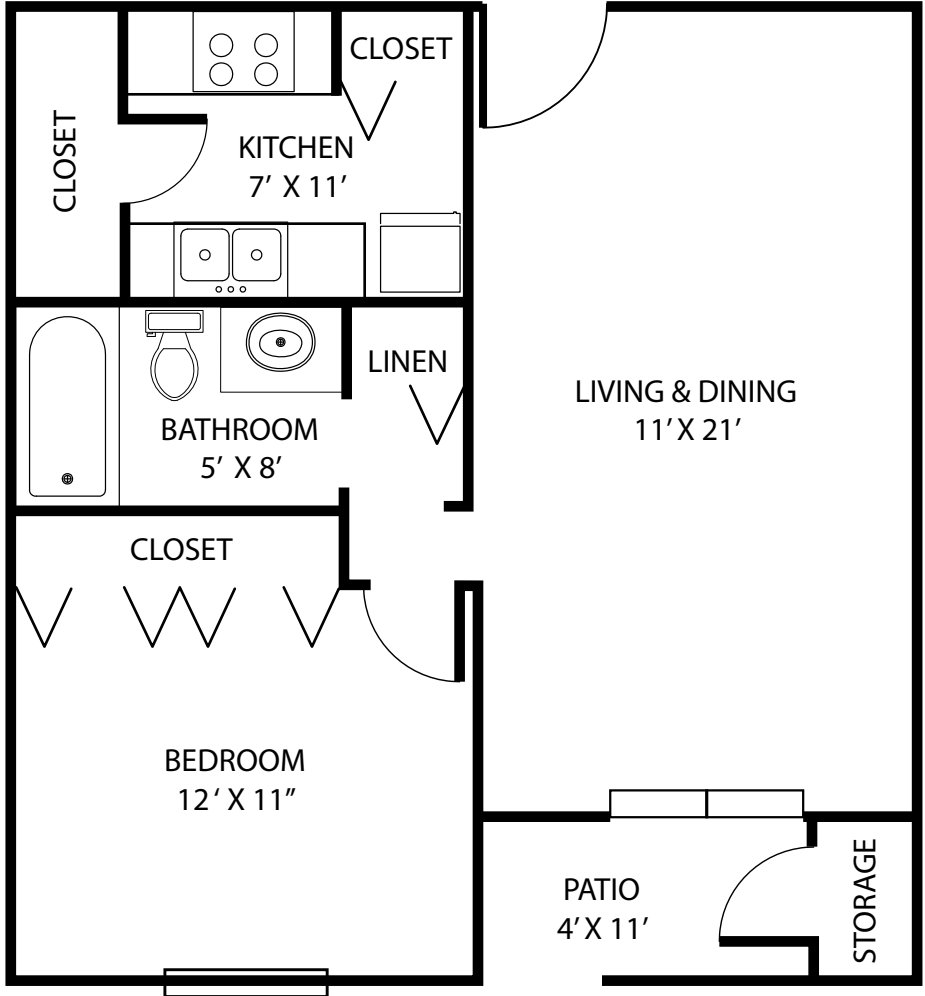

# Single Bedroom Handicap

558 sq ft 

Note: Illustrations may not be shown to exact scale.

**Lakeview**  
COMMUNITIES<sup>SM</sup>

Lakeview Village  
1136 North Norfolk Street  
Indianapolis, IN 46224  
ph 317.244.5223  
lakeviewcommunities.com