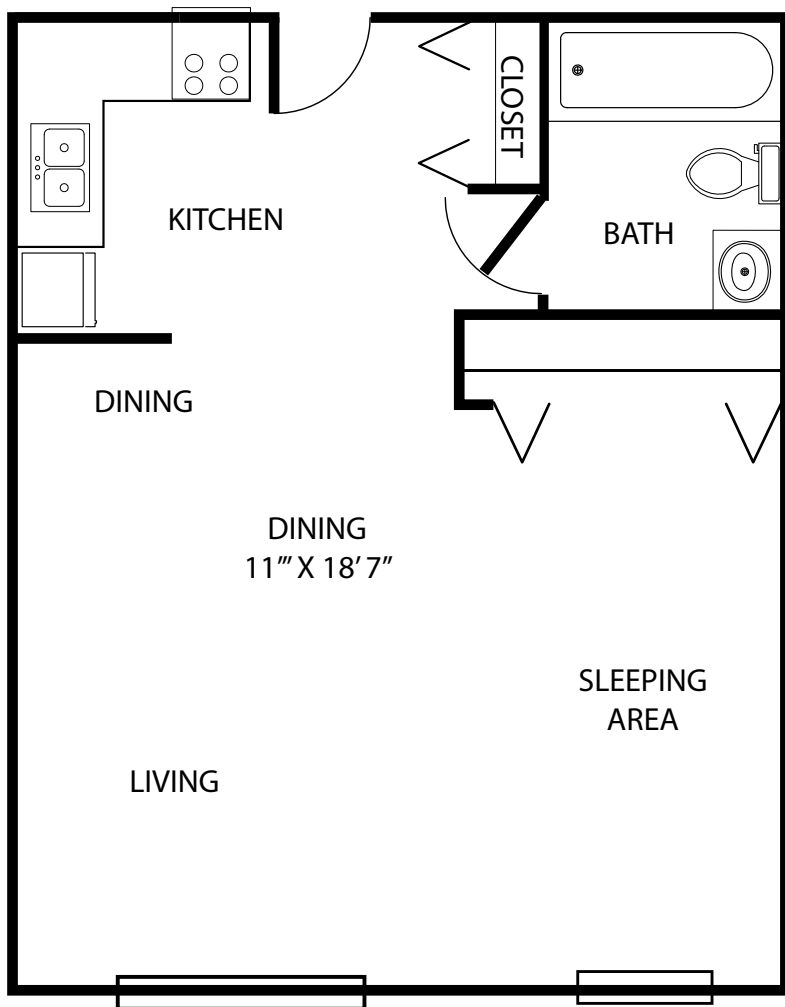

Lakeview Place

# Studio Apartment Handicap

419 sq ft 

Note: Illustrations may not be shown to exact scale.

**Lakeview**  
COMMUNITIES<sup>SM</sup>

Lakeview Place  
1570 East Main Street  
Danville, IN 46122  
ph 317.745.7847  
lakeviewcommunities.com